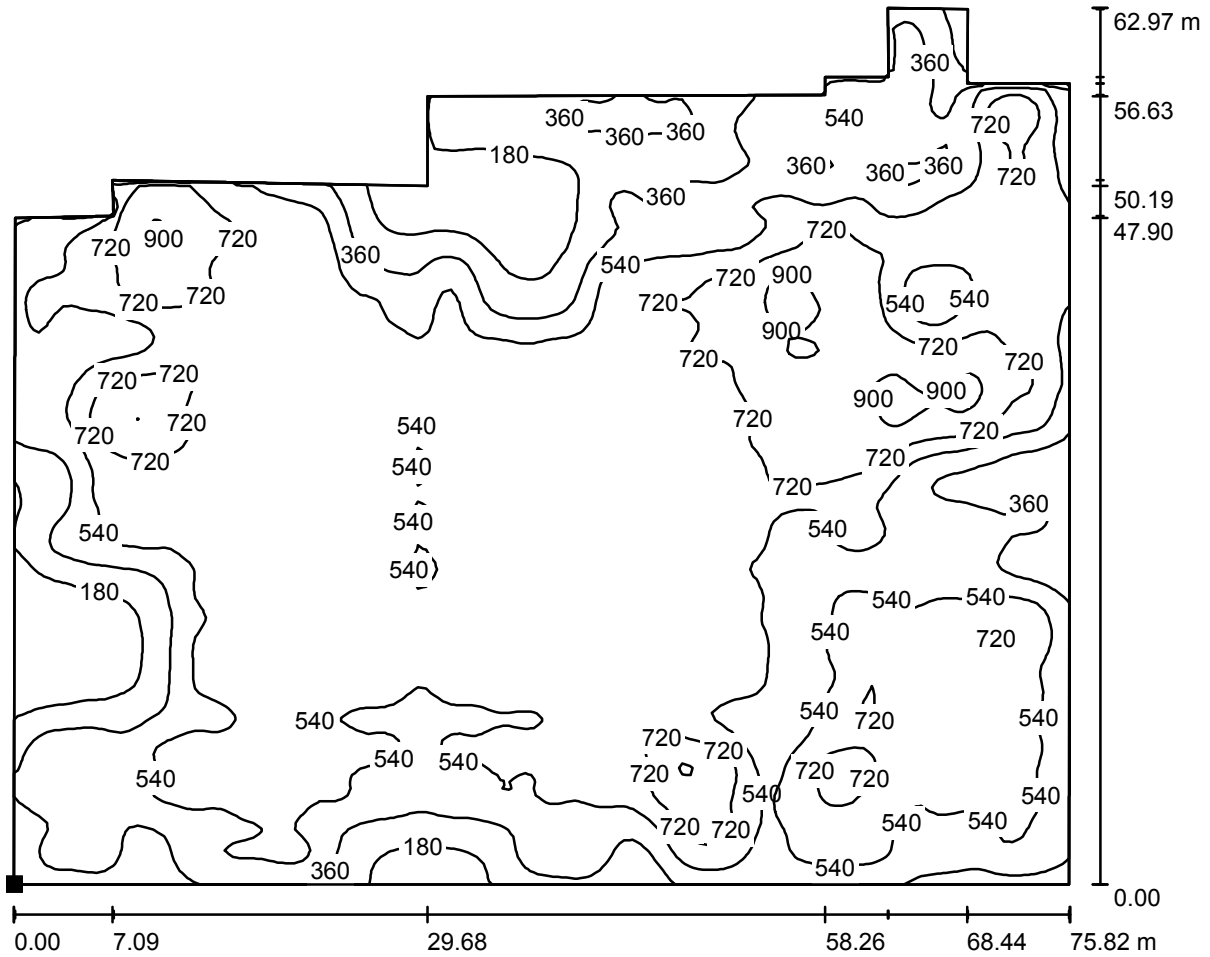

Operator
Telephone
Fax
e-Mail

Room 1 / Floor / Isolines (E)

Values in Lux, Scale 1 : 543

Position of surface in room:
Marked point:
(9.371 m, 11.658 m, 0.000 m)